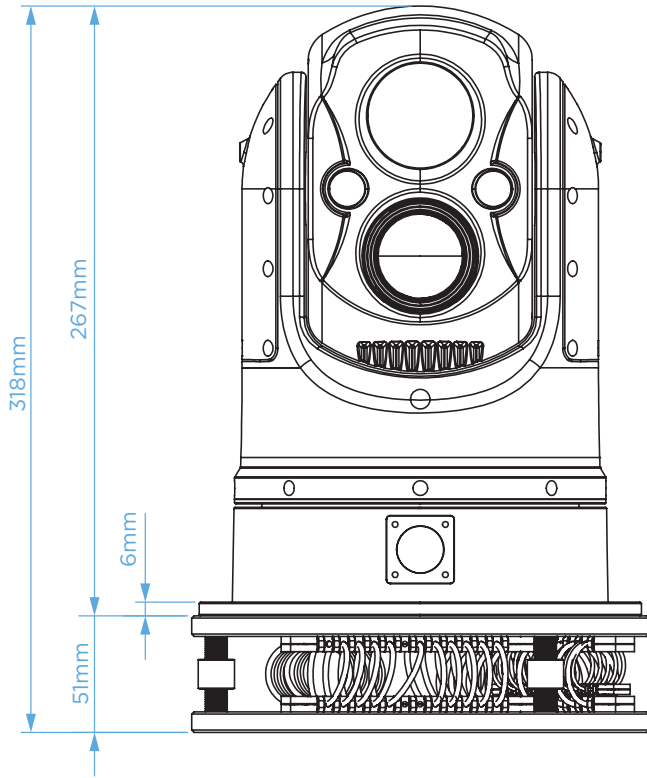

Rogue

DIMENSIONS & MOUNT PATTERN

Mounting pattern for Rogue system to vibration mount

Mounting point for vibration mount to customer location