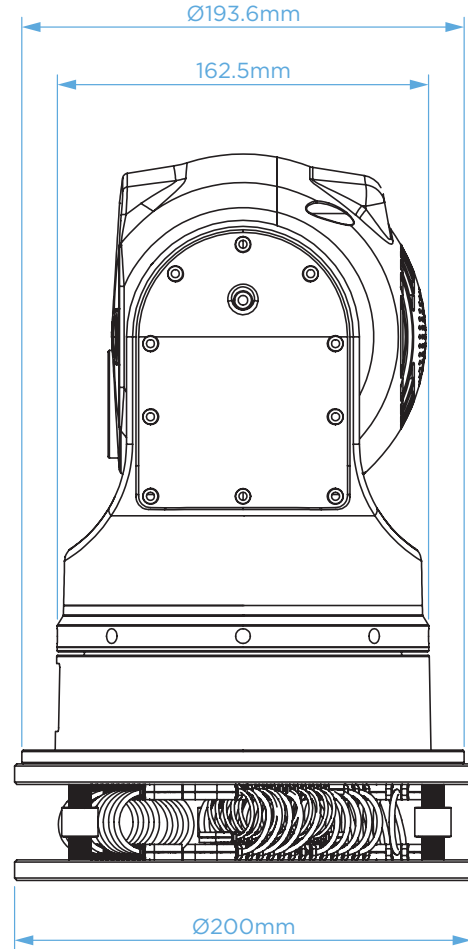

Rogue

DIMENSIONS & MOUNT PATTERN

Mounting pattern for Rogue system to vibration mount

Mounting point for vibration mount to customer location