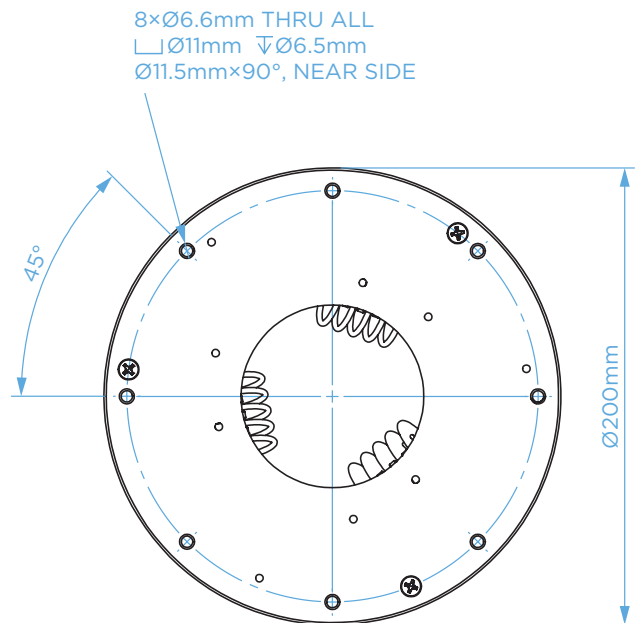

Rogue

DIMENSIONS & MOUNT PATTERN

Mounting pattern for Rogue system to vibration mount

Mounting point for vibration mount to customer location