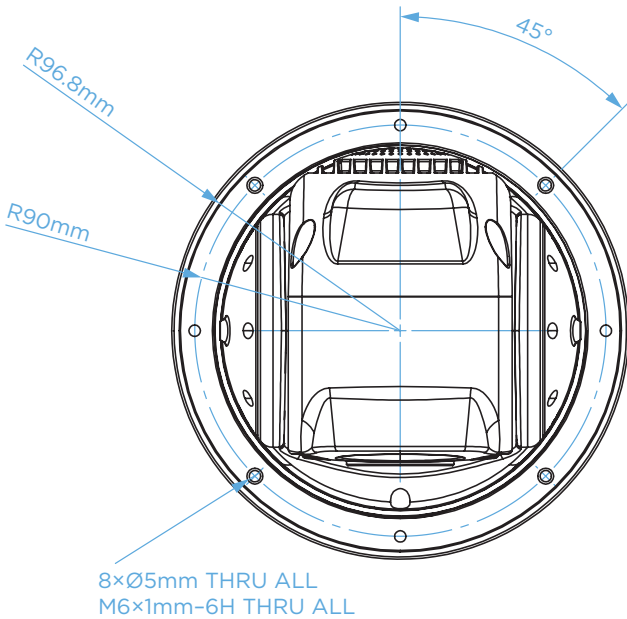

Rogue

DIMENSIONS & MOUNT PATTERN

Mounting pattern for Rogue system to vibration mount

Mounting point for vibration mount to customer location