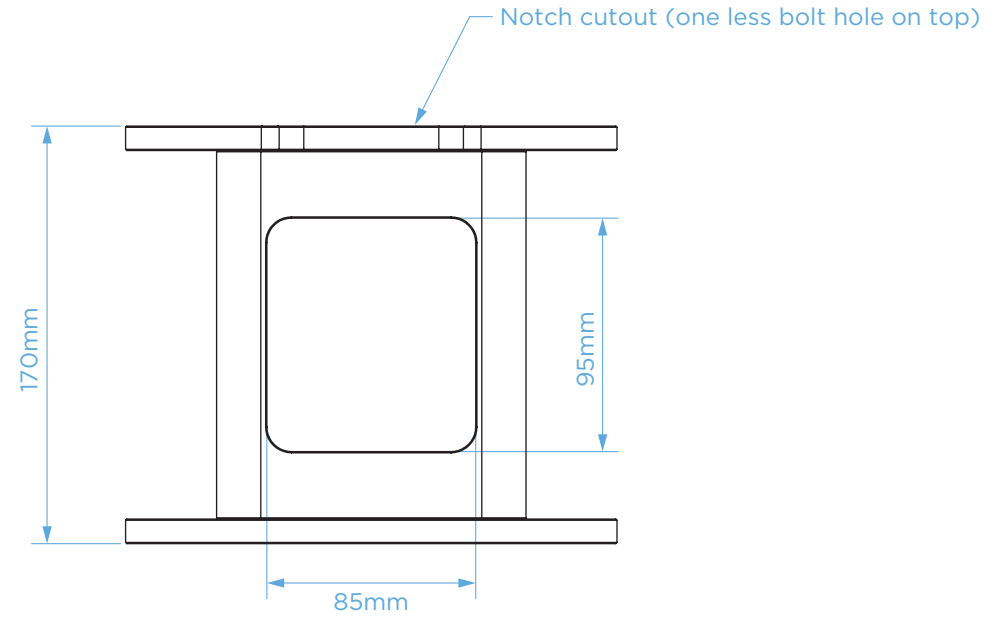

Arc Pedestal (200mm)
DIMENSIONS & MOUNT

Heavy Duty Arc Pedestal (250mm)
DIMENSIONS & MOUNT

BOTTOM PLATE MOUNTING PATTERNS ARE THE SAME AS THE TOP PLATE