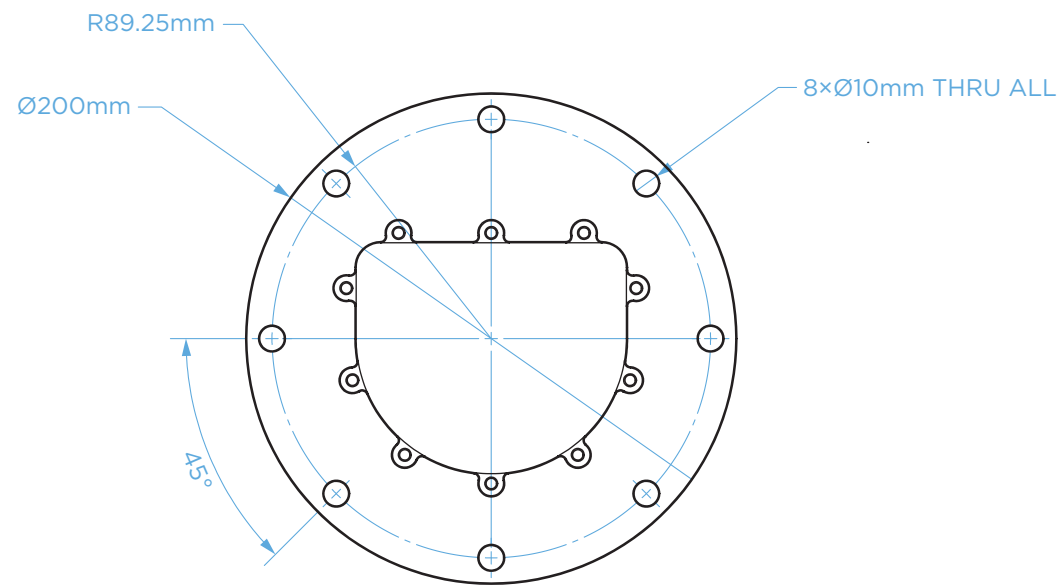

Arc Pedestal (200mm)
DIMENSIONS & MOUNT

Heavy Duty Arc Pedestal (250mm)
DIMENSIONS & MOUNT

BOTTOM PLATE MOUNTING PATTERNS ARE THE SAME AS THE TOP PLATE