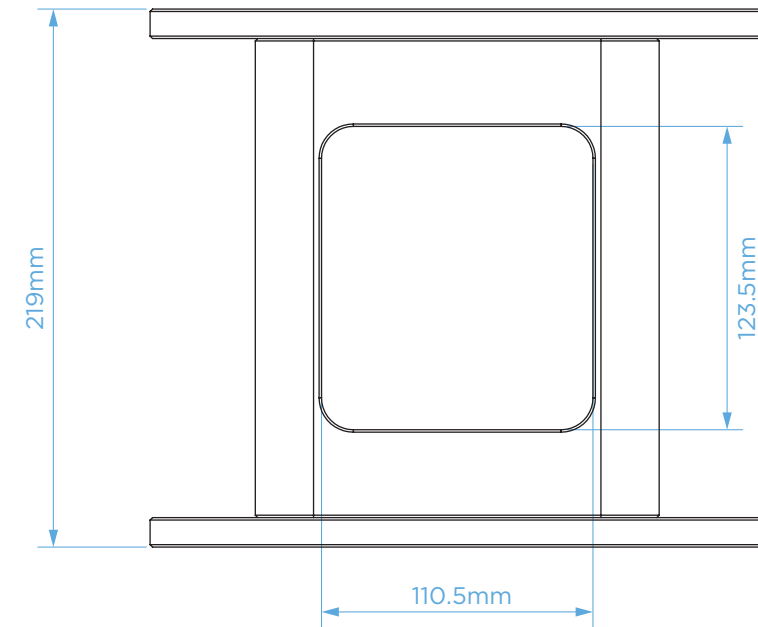

Arc Pedestal (200mm)
DIMENSIONS & MOUNT

Heavy Duty Arc Pedestal (250mm)
DIMENSIONS & MOUNT

BOTTOM PLATE MOUNTING PATTERNS ARE THE SAME AS THE TOP PLATE