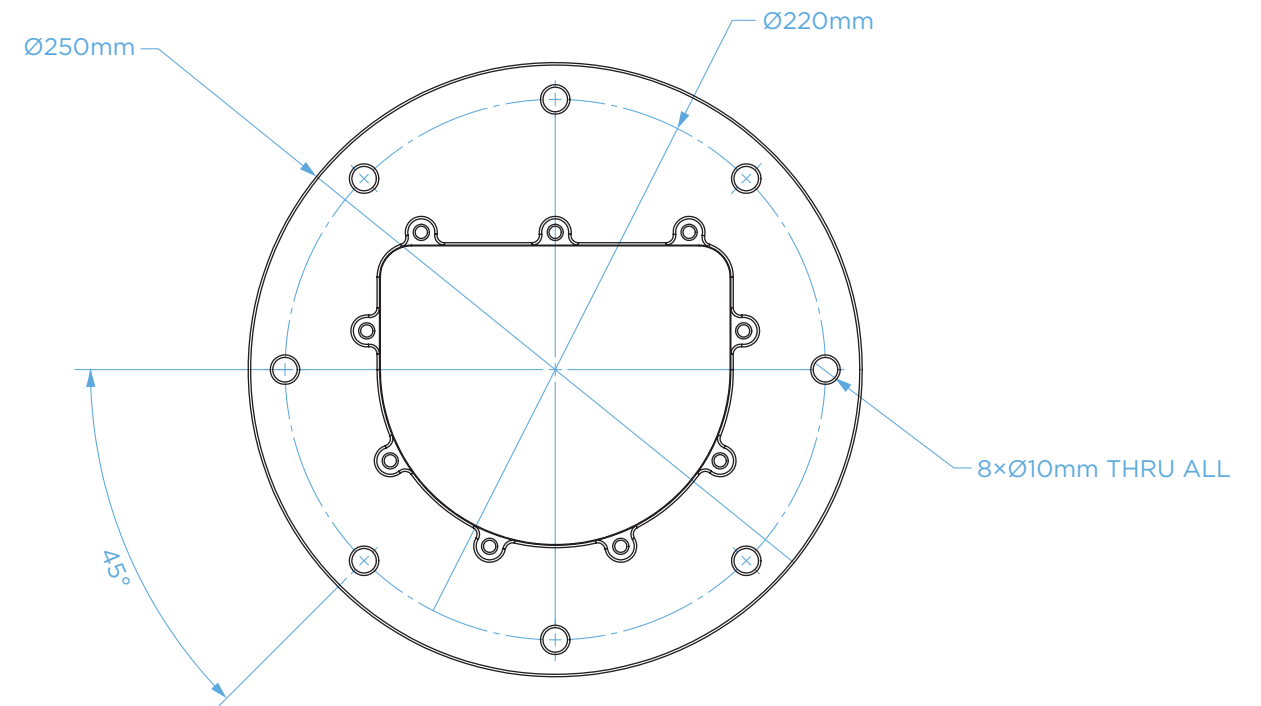

Arc Pedestal (200mm)
DIMENSIONS & MOUNT

Heavy Duty Arc Pedestal (250mm)
DIMENSIONS & MOUNT

BOTTOM PLATE MOUNTING PATTERNS ARE THE SAME AS THE TOP PLATE